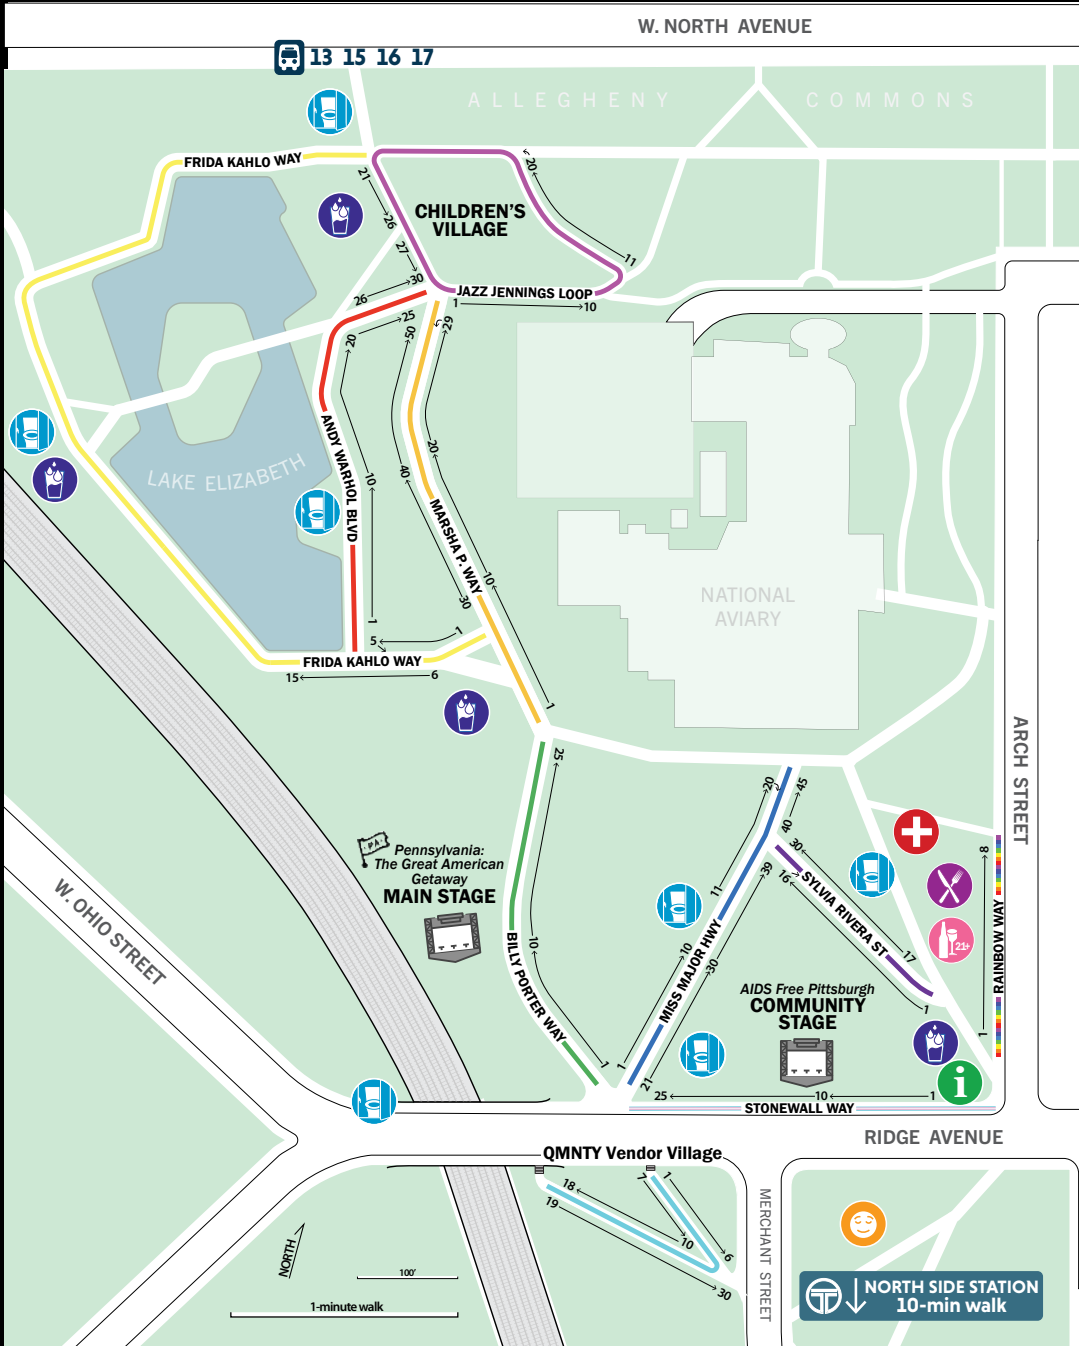

2026 PITTSBURGH PRIDE FESTIVAL GUIDE

-  Medic
-  Sensory Tent
-  Info Booth
-  Toilets
-  Water
-  Food Vendors
-  Alcohol Vendors

W. NORTH AVENUE

 13 15 16 17

ALLEGHENY COMMONS

FRIDA KAHLO WAY

CHILDREN'S VILLAGE

JAZZ JENNINGS LOOP

LAKE ELIZABETH

ANDY WARHOL BLVD

MARIA P WAY

NATIONAL AVIARY

FRIDA KAHLO WAY

PA
Pennsylvania:
The Great American
Getaway
MAIN STAGE

W. OHIO STREET

AW	Andy Warhol Blvd	
BP	Billy Porter Way	
FK	Frida Kahlo Way	
JJ	Jazz Jennings Loop	
MM	Miss Major Way	
MP	Marsha P. Way	
	Metro Community Health Center	
QM	QMNTY Vendor Village	
RB	Rainbow Way (Arch St)	
SR	Sylvia Rivera St	
SW	Stonewall Way (Ridge Ave)	
	◀ Saturday Only	
	▶ Sunday Only	

AW	Andy Warhol Blvd	
BP	Billy Porter Way	
FK	Frida Kahlo Way	
JJ	Jazz Jennings Loop	
MM	Miss Major Way	
MP	Marsha P. Way	
QM	Metro Community Health Center QMNITY Vendor Village	
RB	Rainbow Way (Arch St)	
SR	Sylvia Rivera St	
SW	Stonewall Way (Ridge Ave)	
	◀ Saturday Only	
	▶ Sunday Only	