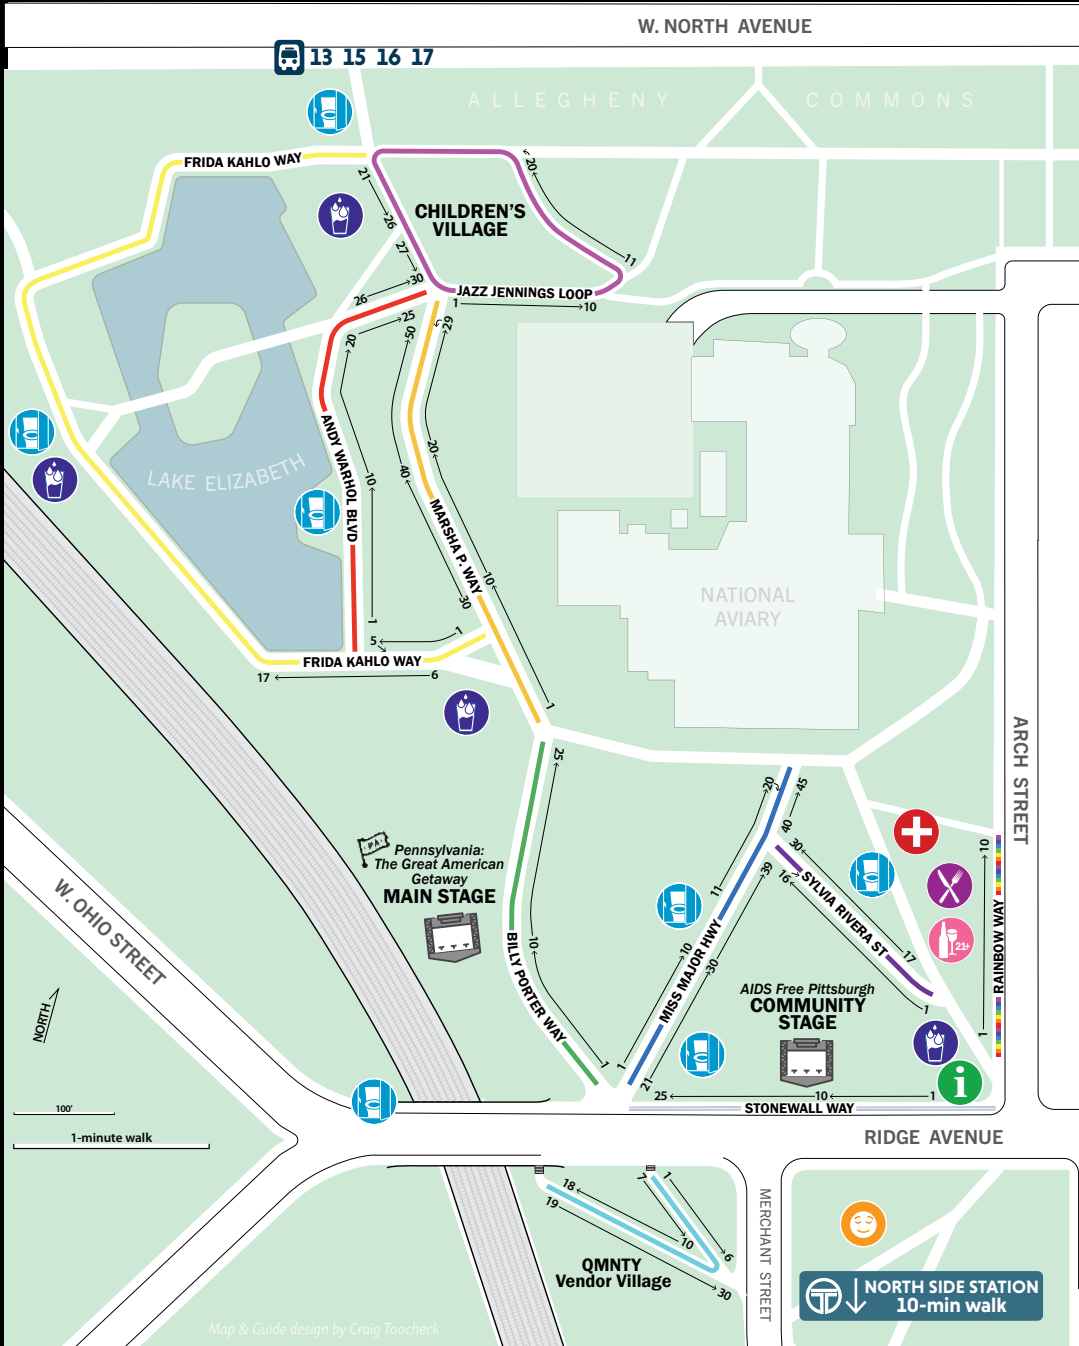

2026 PITTSBURGH PRIDE FESTIVAL GUIDE

-  Medic
-  Sensory Tent
-  Info Booth
-  Toilets
-  Water
-  Food Vendors
-  Alcohol Vendors

Map & Guide design by Craig Toocheck

2026 PITTSBURGH PRIDE FESTIVAL VENDORS

AW	Andy Warhol Blvd	
BP	Billy Porter Way	
FK	Frida Kahlo Way	
JJ	Jazz Jennings Loop	
MM	Miss Major Way	
MP	Marsha P. Way	
	Metro Community Health Center	
QM	QMNTY Vendor Village	
RB	Rainbow Way (Arch St)	
SR	Sylvia Rivera St	
SW	Stonewall Way (Ridge Ave)	
	◀ Saturday Only	
	▶ Sunday Only	

Sunday Assembly Pittsburgh ◀	AW08
SWOON Alliance ▶	MP07
Ta'con Todo Taqueria	RW07
TapKeeps ▶	QM29
Tender Unweavings ◀	AW14
Teresa Blackburn, Author ◀	QM18
Terra Pharm ◀	FK01
Terrapin Investment Fund	MP06
That Double R Barber	SR17
Thee Hemp Company	MP25
Top Dog Cocktails	RW08
Tottico ◀	BP12
TRAC Services for Families ◀	JJ06
Trans4Mation Movement	SW09
TransPride	
Health & Wellness Confernece	JJ25
Trinity United Church of Christ ◀	MP07
True T	SR21
Trulieve	MP40
TST Pittsburgh	AW22
Twisted Ties	MP14
TwoSpiritsWV	SR18
Underworld Upcycle ▶	AW06
Unitarian Universalists of Pittsburgh ▶	AW07
UPMC HCC - Community Outreach and Education	SW05
UPMC St Margaret Family Medicine	SW16
US Steel	MP27
Valvoline (VIOC) ◀	AW23
VDV Creative	MP28

Sponsored by

PENNSYLVANIA
THE GREAT AMERICAN GETAWAY

AW	Andy Warhol Blvd	—————
BP	Billy Porter Way	—————
FK	Frida Kahlo Way	—————
JJ	Jazz Jennings Loop	—————
MM	Miss Major Way	—————
MP	Marsha P. Way	—————
	Metro Community Health Center	
QM	QMNTY Vendor Village	—————
RB	Rainbow Way (Arch St)	—————
SR	Sylvia Rivera St	—————
SW	Stonewall Way (Ridge Ave)	—————
	◀ Saturday Only	
	▶ Sunday Only	